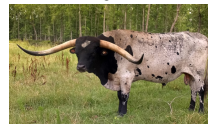

HL Open Range

Date of Birth: 08/13/2019
Registration 1: BI98321
Breeder: Hudson Longhorns
Owner: Hudson/DeSplinter partnership

TTT: 84.7500 on 04/16/2024

401K

<http://www.hiredhandsoftware.com>